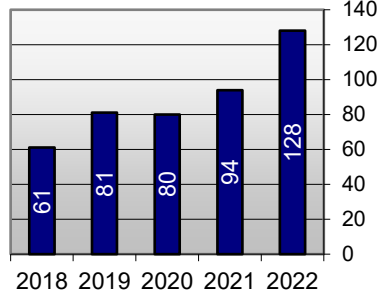

Master of Divinity