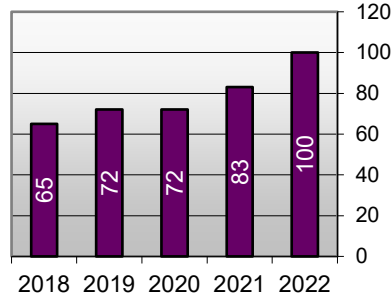

Juris Doctor