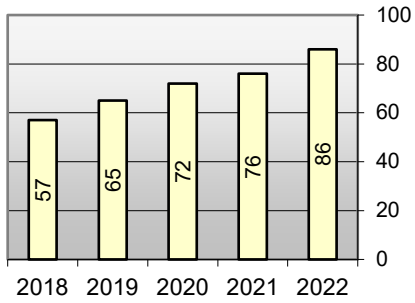

Regent University - Degrees Awarded

Doctor of Strategic Leadership