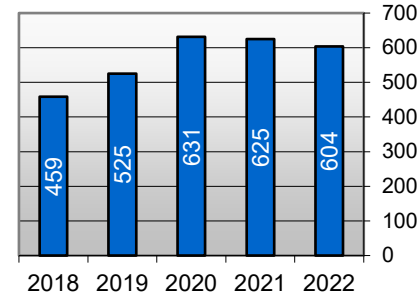

Master of Arts