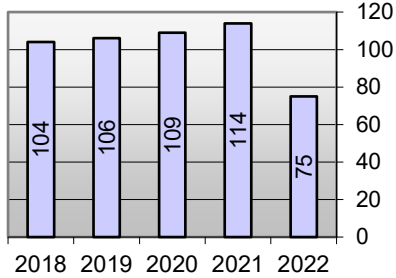

Master of Business Administration