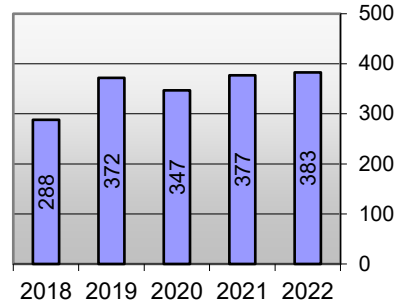

Bachelor of Science