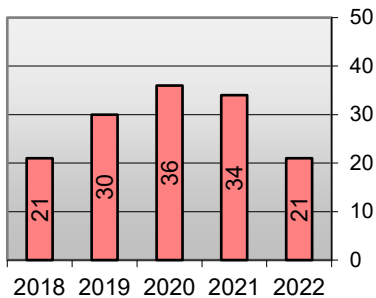

Associate of Arts