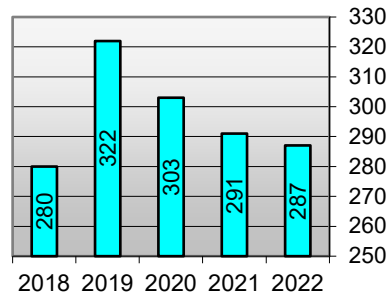

Bachelor of Arts