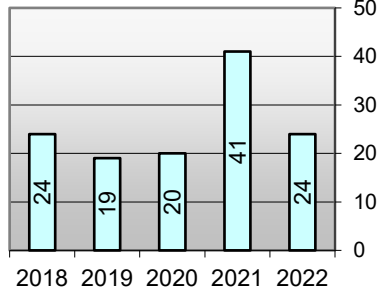

Doctor of Education