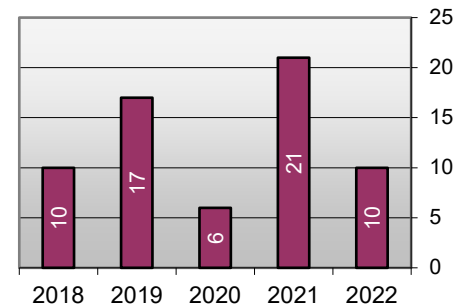

Doctor of Ministry