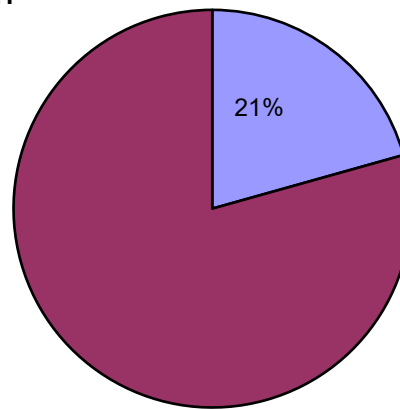

Regent University - Degrees Awarded by Campus

Year	2021-22		2020-21		2019-20		2018-19		2017-18	
Campus	q-ty	percentage	q-ty	percentage	q-ty	percentage	q-ty	percentage	q-ty	percentage
■ Virginia Beach Campus	466	19.96%	469	20.65%	508	22.94%	548	25.31%	544	27.95%
■ Distance/Online Students	1,869	80.04%	1,802	79.35%	1,706	77.06%	1,617	74.69%	1,402	72.05%
Total Graduates	2,335	100.00%	2,271	100.00%	2,214	100.00%	2,165	100.00%	1,946	100.00%

2020-21

- < Virginia Beach Campus
- < Distance/Online Students