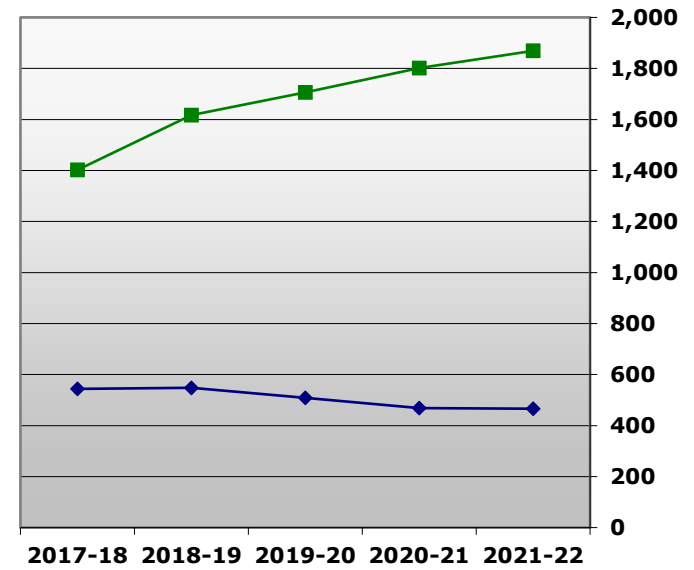

## Regent University - Degrees Awarded by Campus

Year	2021-22		2020-21		2019-20		2018-19		2017-18	
Campus	q-ty	percentage	q-ty	percentage	q-ty	percentage	q-ty	percentage	q-ty	percentage
■ Virginia Beach Campus	466	19.96%	469	20.65%	508	22.94%	548	25.31%	544	27.95%
■ Distance/Online Students	1,869	80.04%	1,802	79.35%	1,706	77.06%	1,617	74.69%	1,402	72.05%
Total Graduates	2,335	100.00%	2,271	100.00%	2,214	100.00%	2,165	100.00%	1,946	100.00%