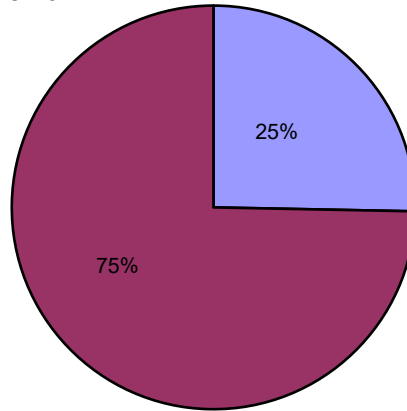

2021-22

2020-21

- < Virginia Beach Campus
- < Distance/Online Students

# Regent University - Degrees Awarded by Campus

2019-20

2018-19

2017-18