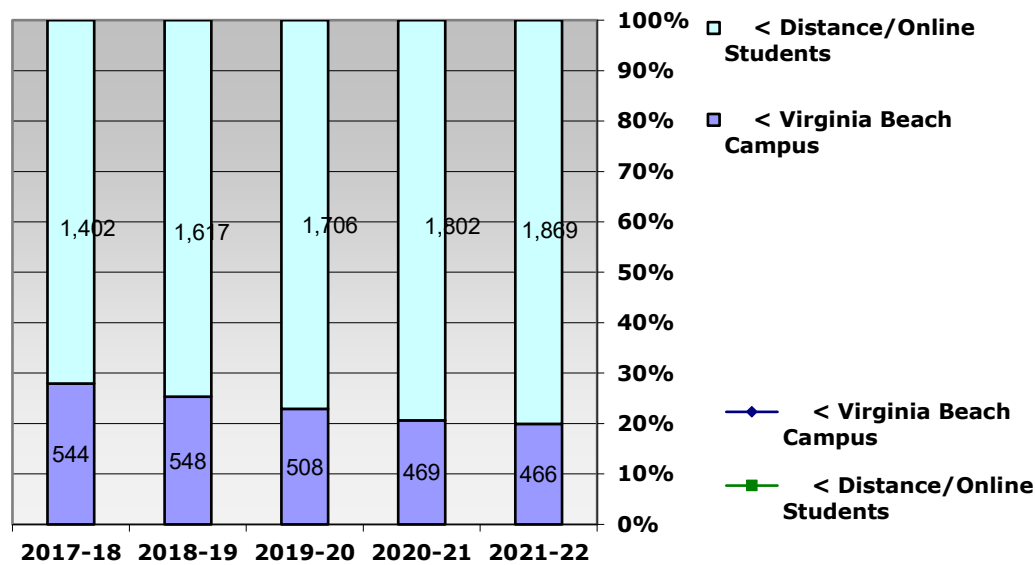

## Regent University - Degrees Awarded by Campus

Year	2021-22		2020-21		2019-20		2018-19		2017-18	
Campus	q-ty	percentage	q-ty	percentage	q-ty	percentage	q-ty	percentage	q-ty	percentage
■ Virginia Beach Campus	466	19.96%	469	20.65%	508	22.94%	548	25.31%	544	27.95%
■ Distance/Online Students	1,869	80.04%	1,802	79.35%	1,706	77.06%	1,617	74.69%	1,402	72.05%
Total Graduates	2,335	100.00%	2,271	100.00%	2,214	100.00%	2,165	100.00%	1,946	100.00%